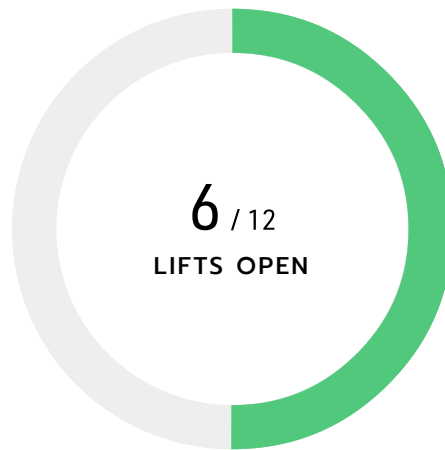

LIFT & TERRAIN STATUS

LIFTS

TERRAIN

TRAILS

See Lifts

TODAY'S HOURS OF OPERATION

LIFT STATUS

Lift Status Legend

Lift Status

LIFT DETAILS

Skyline Express

9:00 am - 4:00 pm

Hogsback Express

9:00 am - 10:00 pm

Brooks Express

9:00 am - 4:00 pm