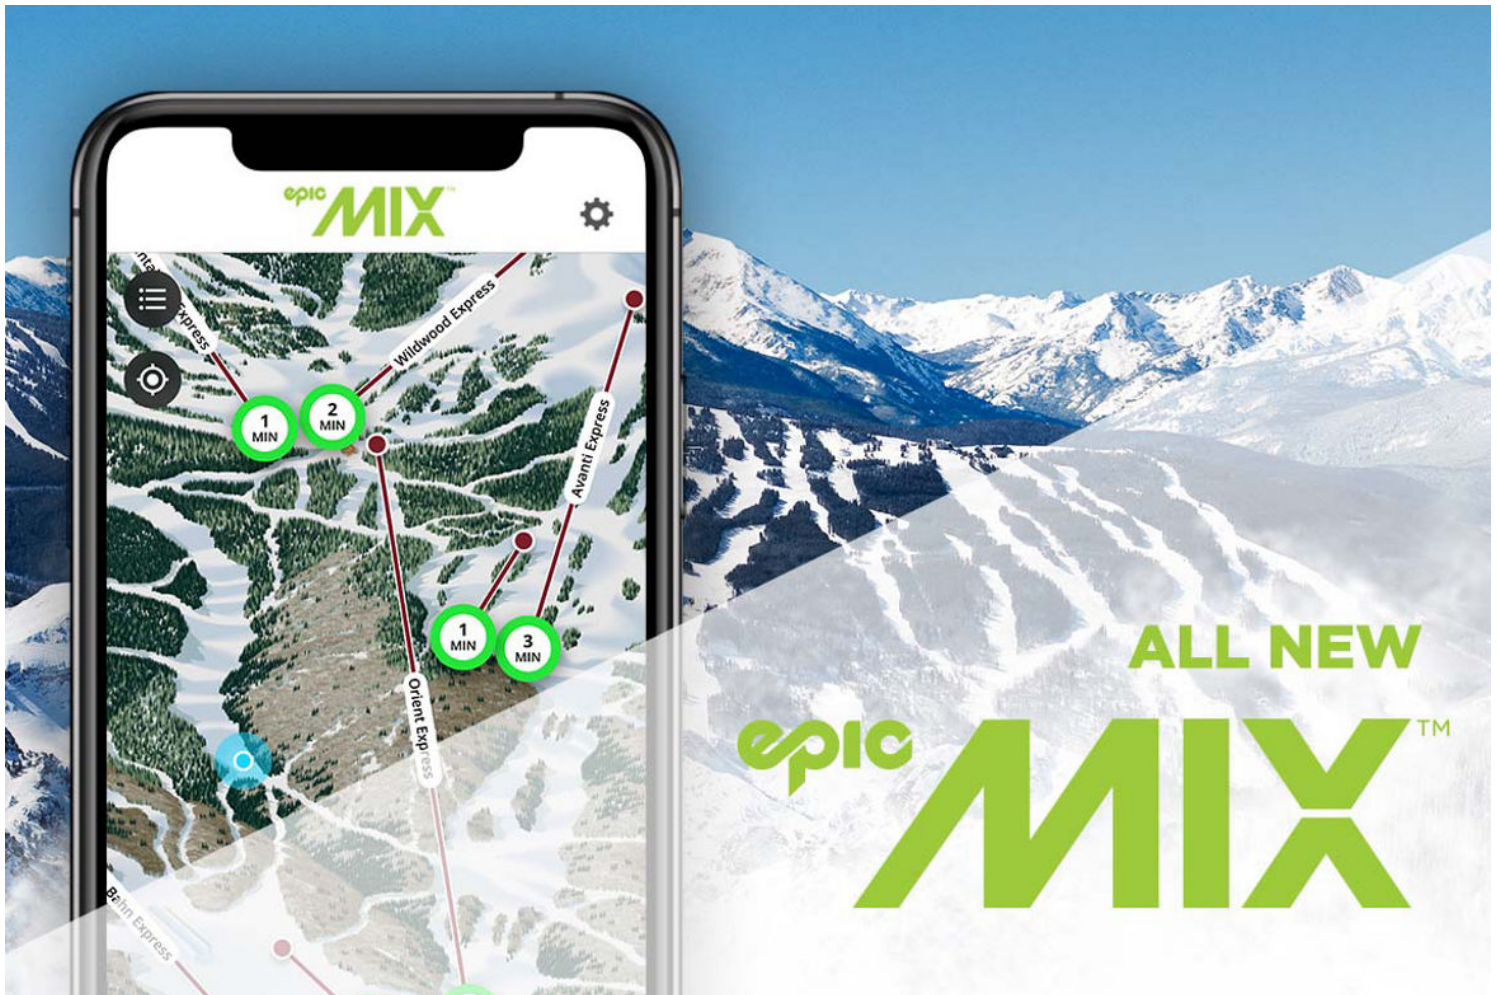

■ Zeke's Road

◆ Double Jack

◆ Dynamite

◆ Fool's Gold

◆ Glory Hole

◆ Lost Prospector

◆ Mikey's

◆ Newport

◆ Prospector

◆ Thaynes

◆ The Hoist

◆◆ Motherlode Meadows

COVID-19 SAFETY PROTOCOLS FOR THE 2021/22 SEASON | [LEARN MORE \(/EXPLORE-THE-RESORT/ABOUT-THE-RESORT/WINTER-EXPERIENCE.ASPX\)](#) by @PCMtnAlert

**ParkCityMtnAlert**  
@PCMtnAlert

Silver Streak and Copperhead off of Iron Mountain Express are now OPEN! @PCski

42m

**ParkCityMtnAlert**  
@PCMtnAlert

Saddleback is off hold and now OPEN! @PCski

2h

(<https://www.epicpass.com/benefits/epicmix.aspx>)