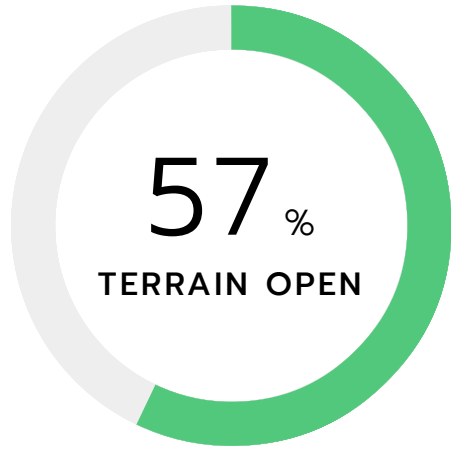

Hours of Operation

8:30am-4pm

We use cookies to personalize content and ads, to provide social media features and to analyze our traffic. We also share information about your use of our site with our social media, advertising and analytics partners. By continuing to use our site you agree to our Privacy Policy and use of cookies. [Privacy Policy](#) (<https://snow.com/footer/privacy.aspx>)

OK